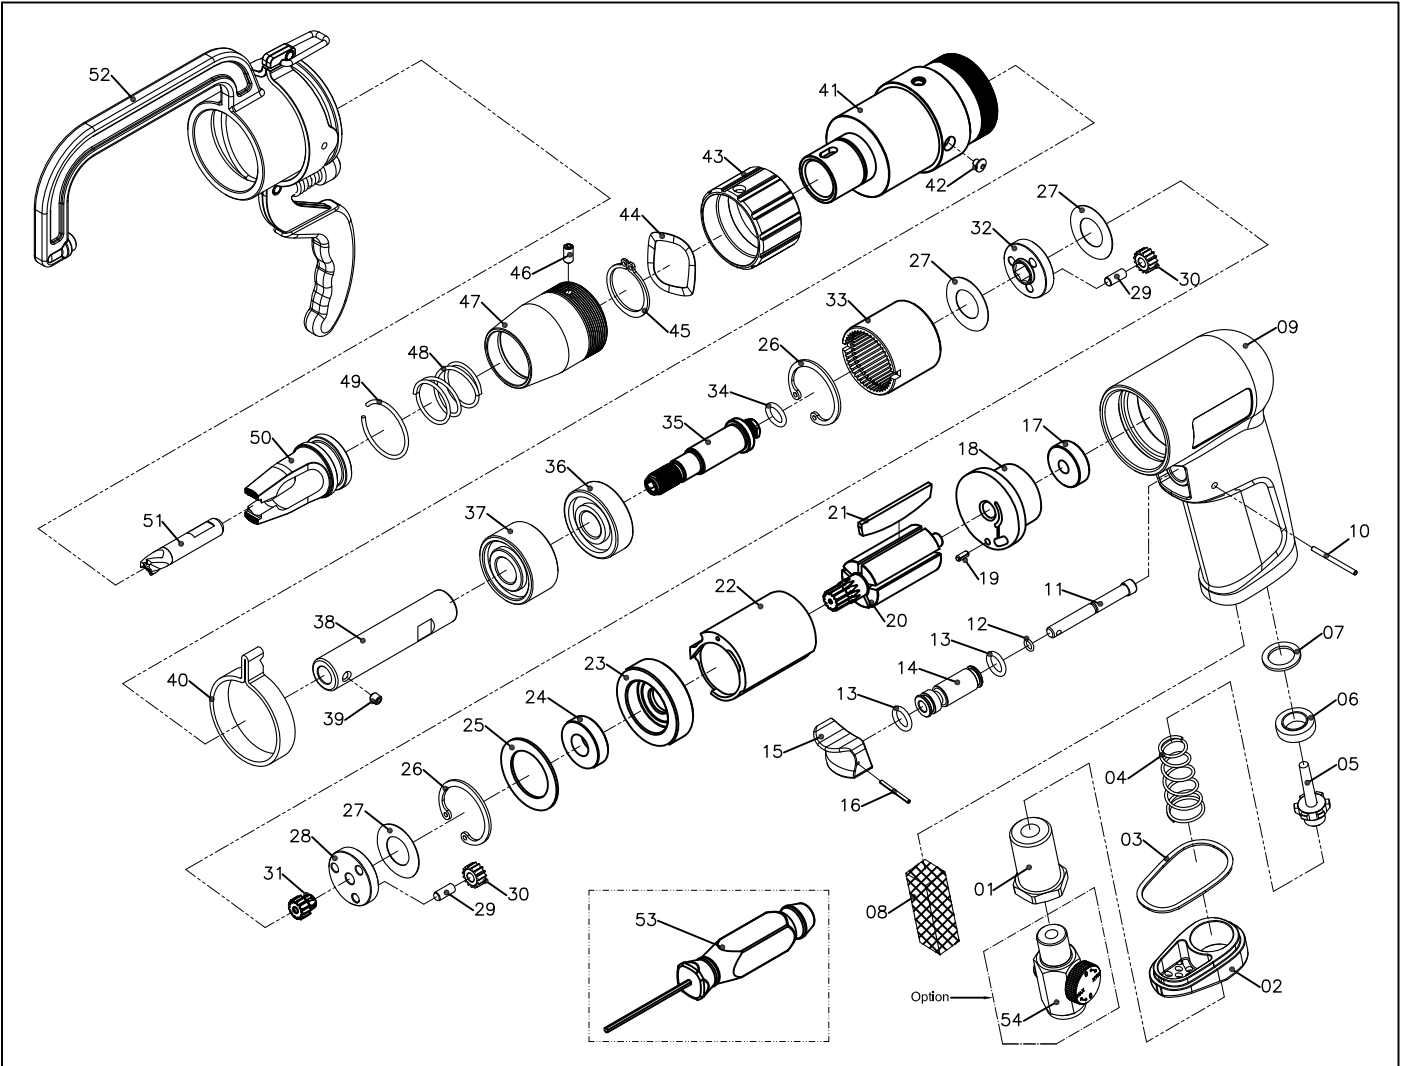

# OS-3899 **GAV** HAVALI PUNTA ÇÜRÜTME

No.	Part. No.	Parça Adı	Adet	No.	Part.No.	Parça Adı	Adet
1	389501	Air Inlet	1	29	389829	Pin	6
2	CP1HP02-RD	Deflector	1	30	389927	Planet Gear	6
3	CP1HP03	Gasket	1	31	389825-2	Sun Gear	1
4	389503	Spring	1	32	389830-2	Planet Shaft	1
5	328804V	Valve	1	33	389931	Ring gear	1
6	328835	Valve Seat	1	34	589050	O-Ring	1
7	328825S	Spacer	1	35	389940	Spindle	1
8	389507	Silencer	1	36	633826	Ball Bearing (B6201ZZ)	1
9	389909-BS	Housing	1	37	396632	Thrust Twin Bearing (B5201ZZ)	1
10	CP1HP10	Dowel Pin	1	38	389939	Drill Bit Holder	1
11	389912	Valve Stem	1	39	389941	Screw	1
12	638013	O-Ring	1	40	389942	Hanger Ring	1
13	OR0715	O-Ring	2	41	389943	Gear Box Housing	1
14	CP1HP27	Valve Bushing	1	42	3897RS-16	Bottom Head Cap Screw	1
15	CP1HP14-RD	Trigger	1	43	389944	Feed Adjust Ring	1
16	589039	Pin	1	44	389945	Wave Washer	1
17	B626ZZ	Ball Bearing	1	45	389946	Snap Ring	1
18	389919	Rear Plate	1	46	389947	Screw	1
19	308013	Pin	1	47	389948	Front Housing	1
20	389914	Rotor	1	48	389949	Spring	1
21	633816-CH6	Rotor Blade	5	49	389950	Snap Ring	1
22	633817N	Cylinder	1	50	389951	Clamp Support	1
23	389924	Front Plate	1	51	389959	Milling Cutter	1
24	B6900ZZ	Ball Bearing	1	52	389952-A	Brace & Feeder Assembly	1
25	863823L	Washer	1	53	389953	Hex Key Wrench	1
26	389838	Snap Ring	2	OPTIONAL			
27	389833	Washer	3	54	389901	Air Regulator	1
28	389826-2	Planet Shaft	1				